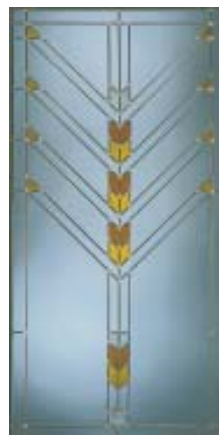

Designer Art Glass for Your Home...

Add an elegant statement to your home by including one of our beautiful, hand-crafted, insulated leaded glass designs. From contemporary to traditional, these wonderfully arranged patterns will add color, value, and architectural detail to your home. Select from 12 distinct designs, 10 vibrant glass colors, and 4 different coming colors to create your own work of art.

COLORS

BEVELED LEADED GLASS PATTERNS

Keokuk

Exclusively available from
SUNRISE WINDOWS
The Difference is Clear!
www.sunrisewindows.com

CAMING